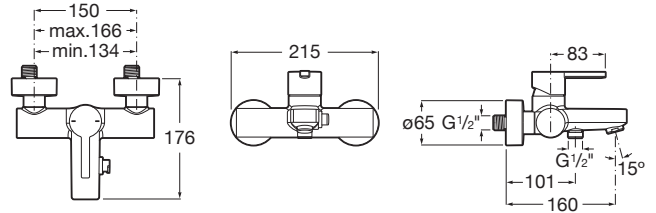

NAIA

Wall-mounted bath-shower mixer

TECHNICAL DRAWINGS

FEATURES

Application place: Bathtub, Shower

Diverter: Manual

Faucet type: Single-lever

Finish: Chrome

Handle position: Top

Installation type: Wall-mounted

Type of cartridge: Ceramic

Evershine

SoftTurn®

Naia

Character and sophistication join in this collection of faucets with a minimalist design, born out of a perfect combination of cylindrical and square geometric shapes.